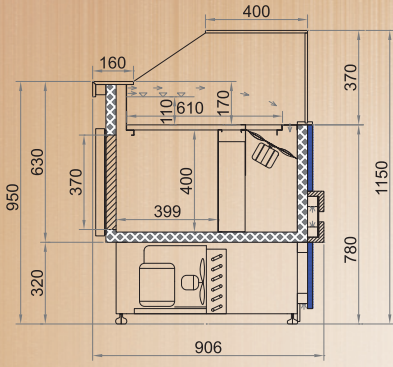

Zambak / Lily SL

Soğutmalı Reyon
Refrigerated Case